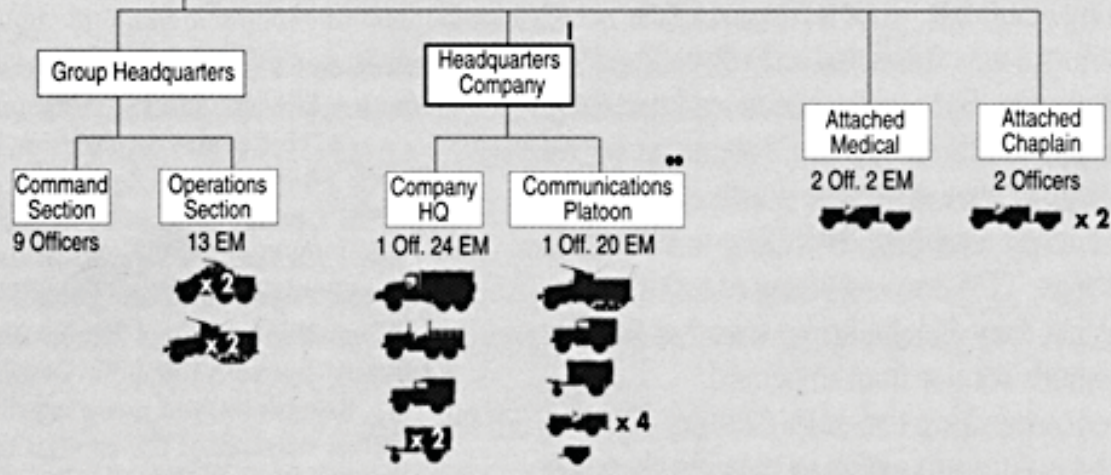

# TD <sup>III</sup> Headquarters, TANK DESTROYER GROUP (Table of organization 18-10-1)

*(The Tank Destroyer group was a headquarters unit only. Combat units serving under it were attached as needed depending upon the situation and their availability)*

### LEGEND

-  M20 Armored Car
-  M3 Half-track
-  2 1/2 ton truck
-  1 1/2 ton truck
-  3/4 ton truck
-  1 ton cargo trailer
-  1 1/4 ton truck
-  1/4 ton trailer