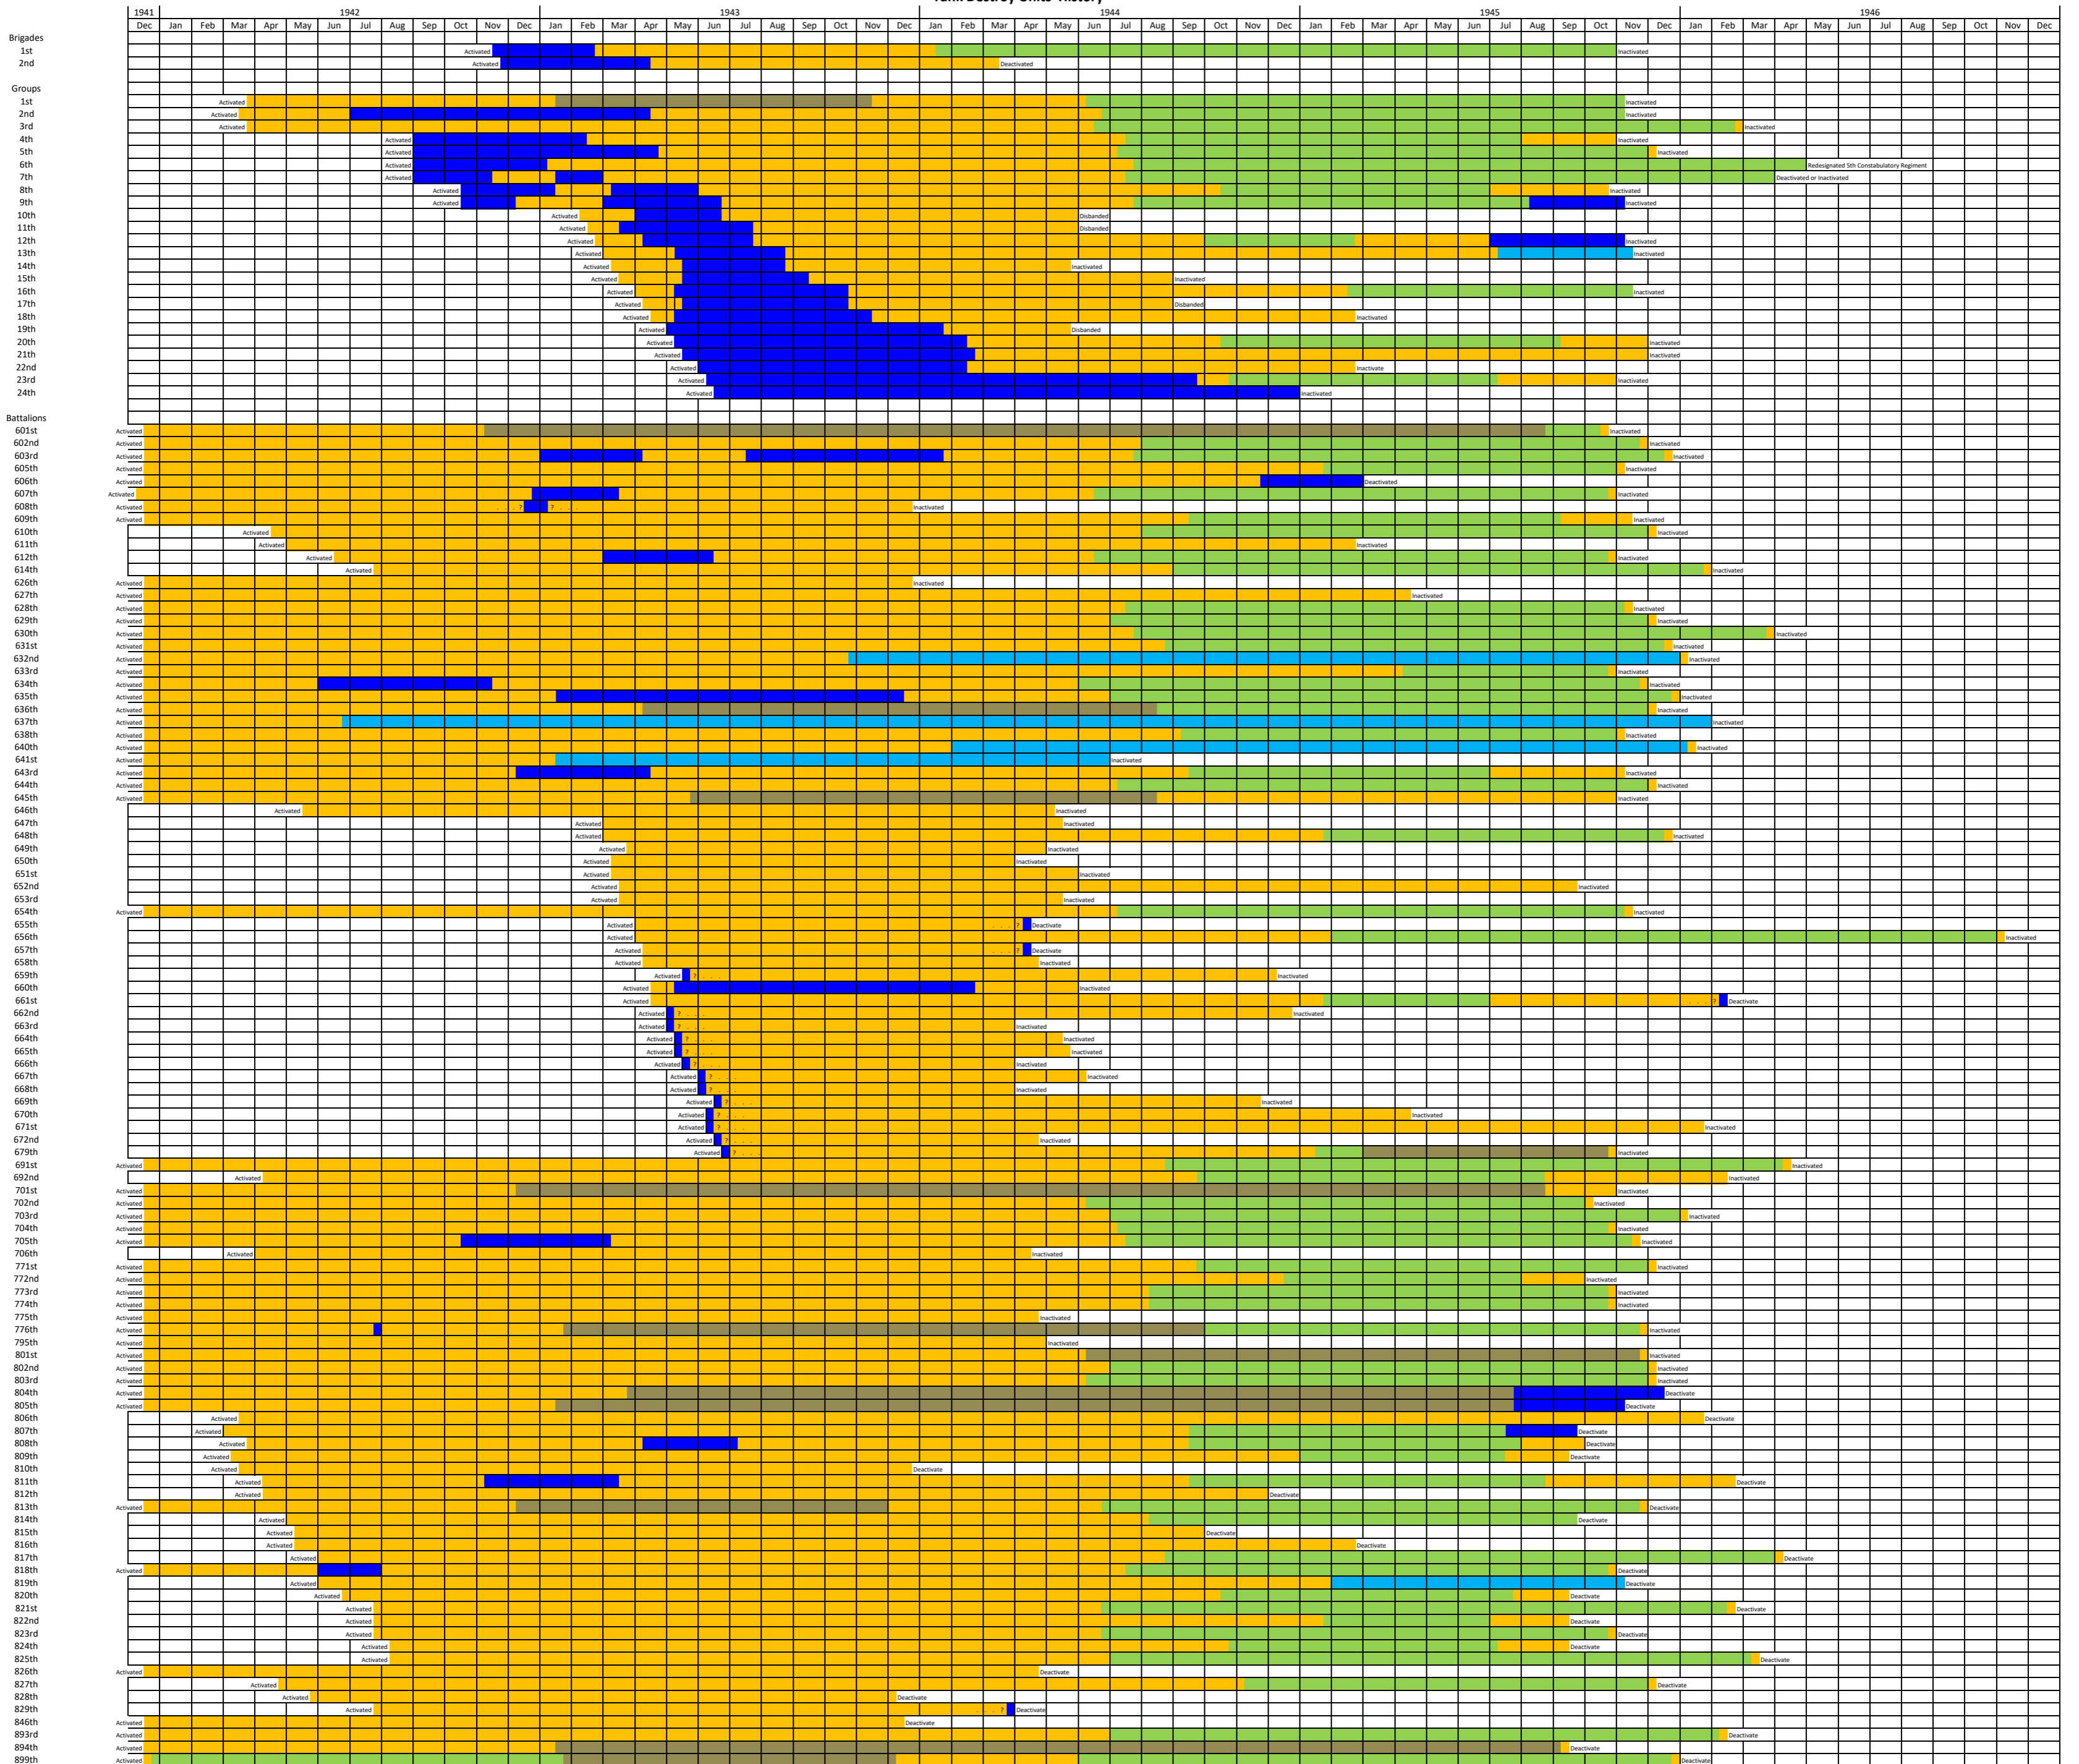

Tank Destroy Units' History

Legend

- At Camp Hood
- Active at CONUS or OCONUS (non-combat) location
- European Theater of War
- Pacific Theater of War
- Mediterranean, African and Middle East Theater of War
- Start date or end date unknown